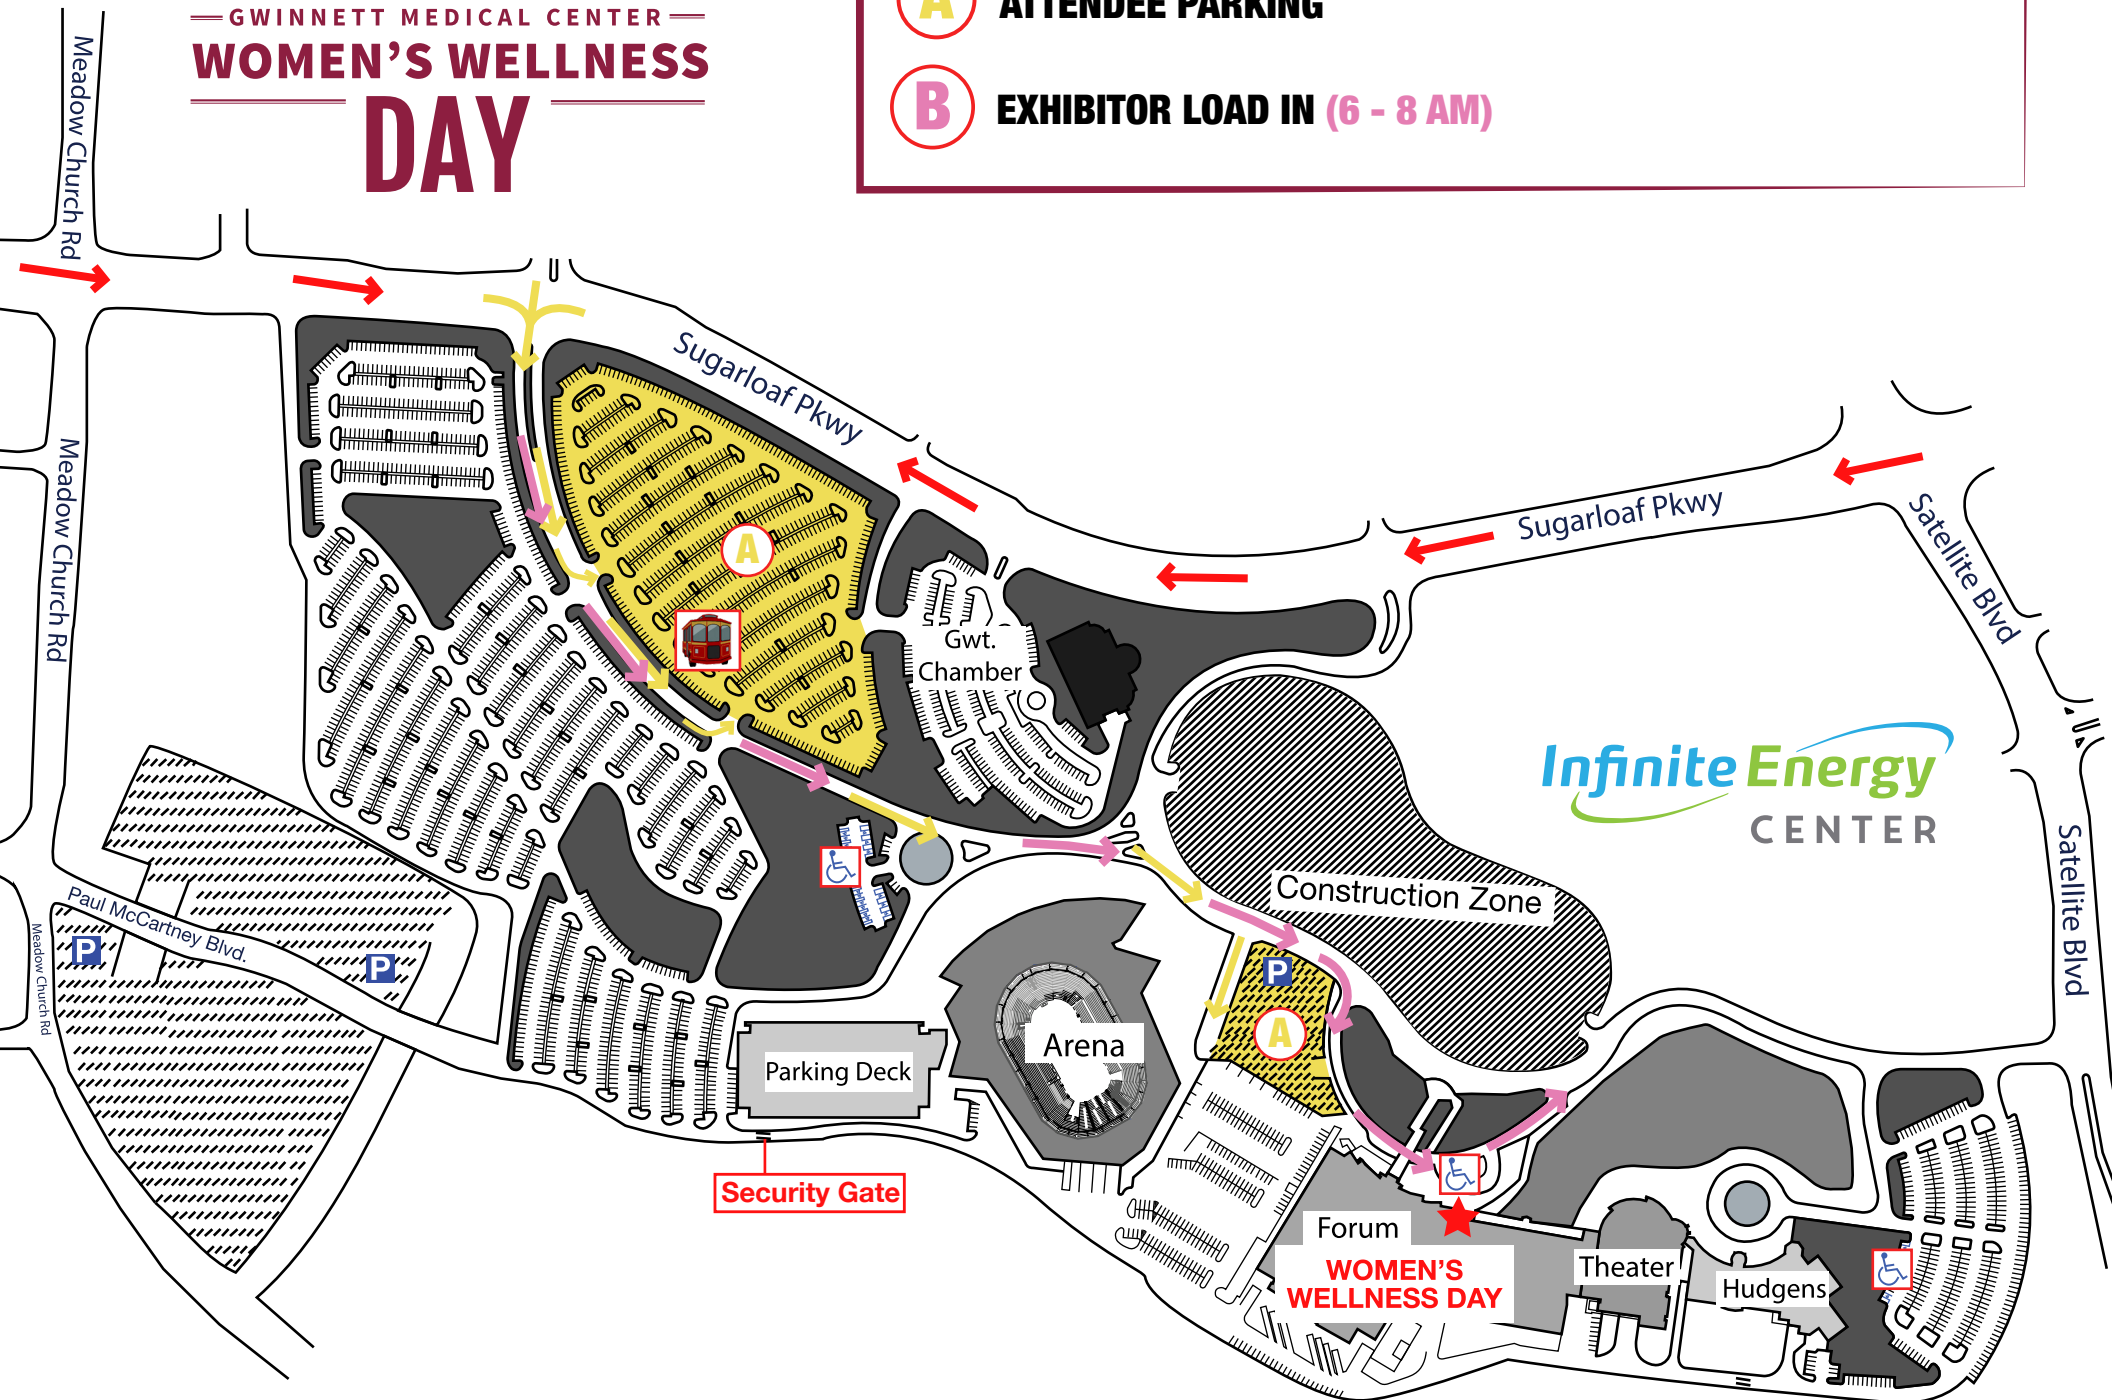

— GWINNETT MEDICAL CENTER —
WOMEN'S WELLNESS DAY

ATTENDEE PARKING

EXHIBITOR LOAD IN (6 - 8 AM)

Infinite Energy
CENTER

WOMEN'S WELLNESS DAY